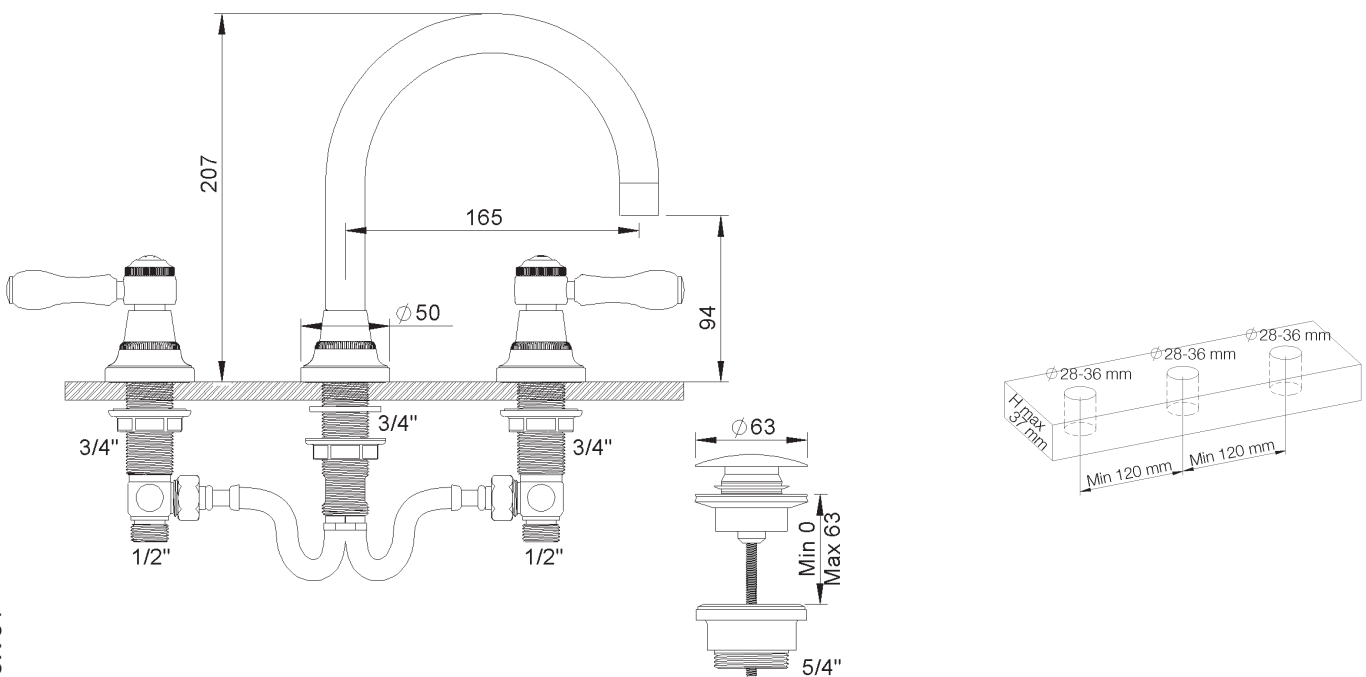

**PRODUCT TECHNICAL SHEET**

Collection : **1935**

Ref. : **1935.11.46**

Batterie de lavabo 3 trous, bec rond 165mm et vidage push-up

3-gats wastafelmengkraan, ronde uitloop 165mm en push-up lediging

3-hole washbasin mixer, spout 165mm and push-up waste

**Picture**

**Product details**

Weight : 2,55 kg

Flow at 3 bar : Restricted 7 l/min

Internal mechanism : Ceramic valve 1/4 turn

**Technical drawing**

RB0.V01